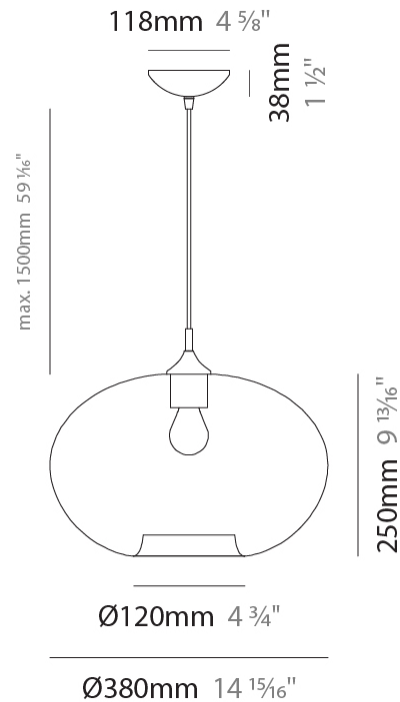

PROJECT	
TYPE	
SPECIFIER	
QUANTITY	
DATE	

PARIGI CIPOLLA MONOPOINT SUSPENSION

D141078-

base number   Finish
Options

1. To build a product code in our configurator select the specify button on the base model # product page
2. To build a manual product code on this datasheet choose from the options listed below in blue font and add the suffix to the base model #

GENERAL

Series: Parigi Cipolla
Subseries: Parigi Cipolla Monopoint
Partner: Cangini & Tucci
Division: Design
Installation: Suspension
Product Type: Pendant
Mounting Location: Ceiling

PHYSICAL

Shape: Sphere
Diameter (mm): 380
Diameter (in): 14 ¹⁵/₁₆
Height (mm): 250
Height (in): 9 ¹³/₁₆
Max. Overall Height (mm): 1750
Max. Overall Height (in): 68 ⁷/₈
Weight (kg): 2.40
Weight (lbs): 5.29
[Fixture Finish: AMB / GRN / PNK / RUB / SKB / SMK / TOB / TRA](#)
Holder Finish: CHR
Fixture Material: Glass / Metal
Primary Material: Glass - Borosilicate
Cable Details: 1500mm Cable

ELECTRICAL

Number of Lamps: 1
Lamp Type: LED Retrofit
Bulb Included: Bulb Not Included
Max. Wattage Per Lamp (W): 8
Lamp Base: E26
Input Voltage (V): 120
Upon Request: 277Vac / GU24

LED

OPTICAL

RATINGS AND CERTIFICATIONS

Certified By: Certified for North American Standards
IP rating: IP20