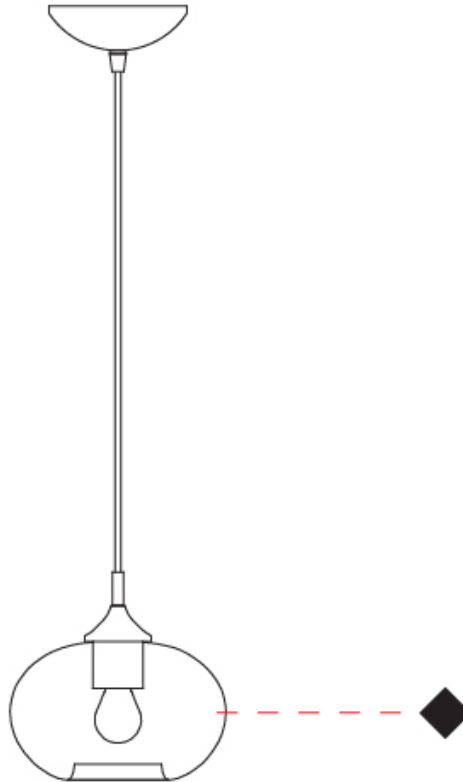

PARIGI CIPOLLA MONOPOINT SUSPENSION

D141075-CP

PROJECT

TYPE

SPECIFIER

QUANTITY

DATE

D