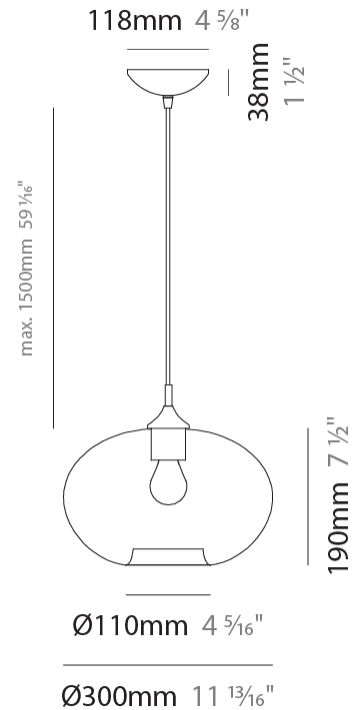

PARIGI CIPOLLA MONOPOINT SUSPENSION

D141077-

base number Finish
Options

1. To build a product code in our configurator select the specify button on the base model # product page
2. To build a manual product code on this datasheet choose from the options listed below in blue font and add the suffix to the base model #

GENERAL

Series: Parigi Cipolla
Subseries: Parigi Cipolla Monopoint
Partner: Cangini & Tucci
Division: Design
Installation: Suspension
Product Type: Pendant
Mounting Location: Ceiling

PHYSICAL

Shape: Sphere
Diameter (mm): 300
Diameter (in): 11 ¹³/₁₆
Height (mm): 190
Height (in): 7 ¹/₂
Max. Overall Height (mm): 1690
Max. Overall Height (in): 66 ⁹/₁₆
Weight (kg): 1.40
Weight (lbs): 3.09
[Fixture Finish: AMB / GRN / PNK / RUB / SKB / SMK / TOB / TRA](#)
Holder Finish: CHR
Fixture Material: Glass / Metal
Primary Material: Glass - Borosilicate
Cable Details: 1500mm Cable

ELECTRICAL

Number of Lamps: 1
Lamp Type: LED Retrofit
Bulb Included: Bulb Not Included
Max. Wattage Per Lamp (W): 8
Lamp Base: E26
Input Voltage (V): 120
Upon Request: 277Vac / GU24

LED

OPTICAL

RATINGS AND CERTIFICATIONS

Certified By: Certified for North American Standards
IP rating: IP20

PROJECT
TYPE
SPECIFIER
QUANTITY
DATE