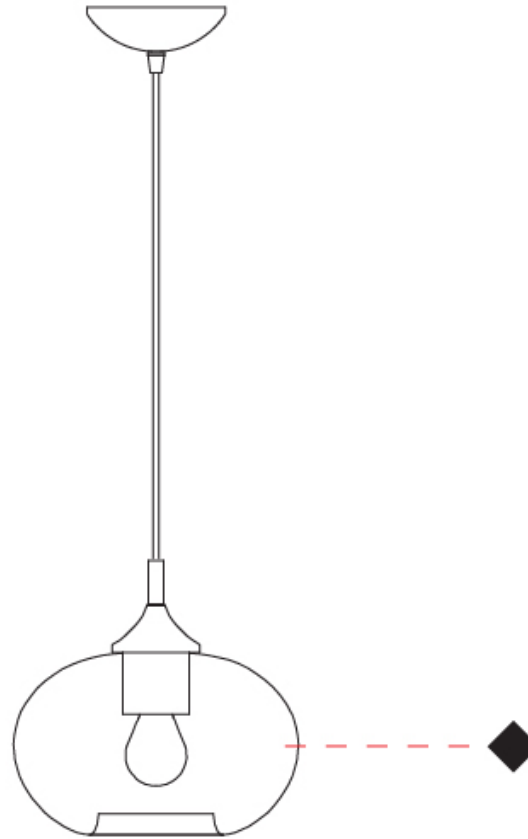

PARIGI CIPOLLA MONOPOINT SUSPENSION

D141076-

PROJECT _____

TYPE _____

SPECIFIER _____

QUANTITY _____

DATE _____

D