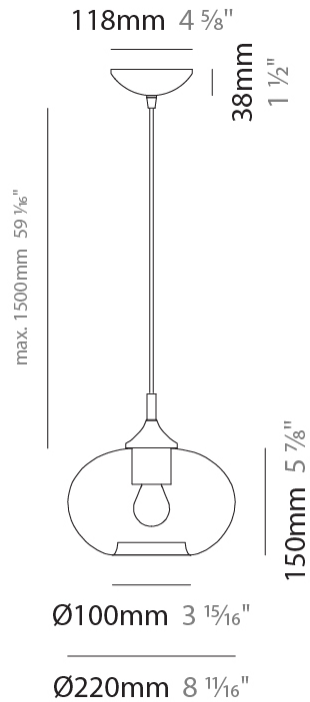

PROJECT	_____
TYPE	_____
SPECIFIER	_____
QUANTITY	_____
DATE	_____

PARIGI CIPOLLA MONOPOINT SUSPENSION

D141076-

base number   Finish
Options

1. To build a product code in our configurator select the specify button on the base model # product page
2. To build a manual product code on this datasheet choose from the options listed below in blue font and add the suffix to the base model #

GENERAL

Series: Parigi Cipolla
Subseries: Parigi Cipolla Monopoint
Partner: Cangini & Tucci
Division: Design
Installation: Suspension
Product Type: Pendant
Mounting Location: Ceiling

PHYSICAL

Shape: Sphere
Diameter (mm): 220
Diameter (in): 8 ¹⁵/₁₆
Height (mm): 150
Height (in): 5 ⁷/₈
Max. Overall Height (mm): 1650
Max. Overall Height (in): 64 ¹⁵/₁₆
Weight (kg): 1.10
Weight (lbs): 2.43
[Fixture Finish: AMB / GRN / PNK / RUB / SKB / SMK / TOB / TRA](#)
Holder Finish: CHR
Fixture Material: Glass / Metal
Primary Material: Glass - Borosilicate
Cable Details: 1500mm Cable

ELECTRICAL

Number of Lamps: 1
Lamp Type: LED Retrofit
Bulb Included: Bulb Not Included
Max. Wattage Per Lamp (W): 8
Lamp Base: E26
Input Voltage (V): 120
Upon Request: 277Vac / GU24

LED

OPTICAL

RATINGS AND CERTIFICATIONS

Certified By: Certified for North American Standards
IP rating: IP20