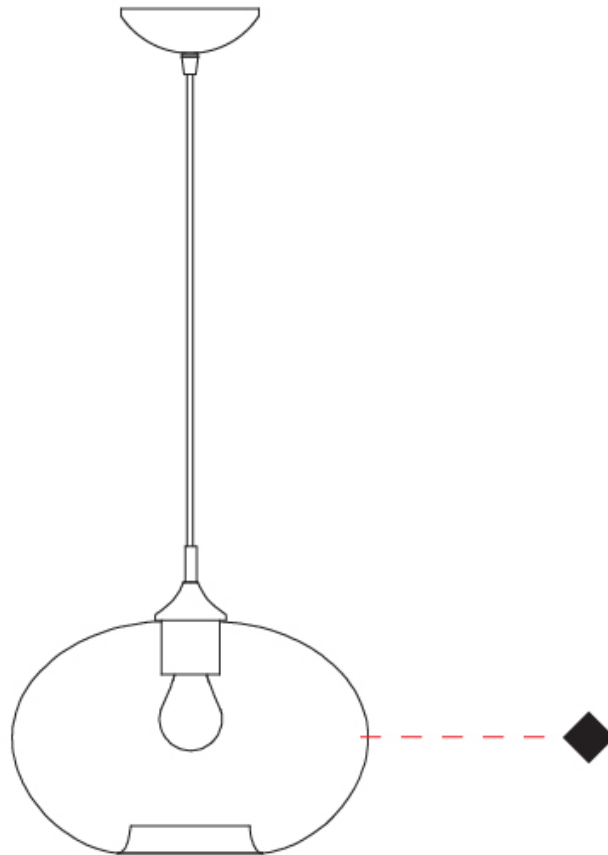

PARIGI CIPOLLA MONOPOINT SUSPENSION

D141077-

PROJECT

TYPE

SPECIFIER

QUANTITY

DATE

D