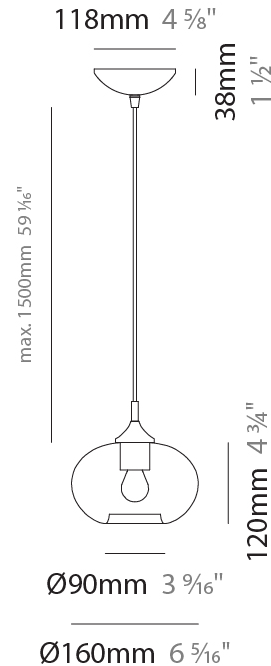

PARIGI CIPOLLA MONOPOINT SUSPENSION

D141075-

base number   Finish
Options

1. To build a product code in our configurator select the specify button on the base model # product page
2. To build a manual product code on this datasheet choose from the options listed below in blue font and add the suffix to the base model #

GENERAL

Series: Parigi Cipolla
Subseries: Parigi Cipolla Monopoint
Partner: Cangini & Tucci
Division: Design
Installation: Suspension
Product Type: Pendant
Mounting Location: Ceiling

PHYSICAL

Shape: Sphere
Diameter (mm): 160
Diameter (in): 6 ⁵/₁₆
Height (mm): 120
Height (in): 4 ³/₄
Max. Overall Height (mm): 1620
Max. Overall Height (in): 63 ³/₄
Weight (kg): 0.45
Weight (lbs): 0.99
[Fixture Finish: AMB / GRN / PNK / RUB / SKB / SMK / TOB / TRA](#)
Holder Finish: CHR
Fixture Material: Glass / Metal
Primary Material: Glass - Borosilicate
Cable Details: 1500mm Cable

ELECTRICAL

Number of Lamps: 1
Lamp Type: LED Retrofit
Bulb Included: Bulb Not Included
Max. Wattage Per Lamp (W): 4
Lamp Base: E12
Input Voltage (V): 120

LED

OPTICAL

RATINGS AND CERTIFICATIONS

Certified By: Certified for North American Standards
IP rating: IP20

PROJECT	_____
TYPE	_____
SPECIFIER	_____
QUANTITY	_____
DATE	_____