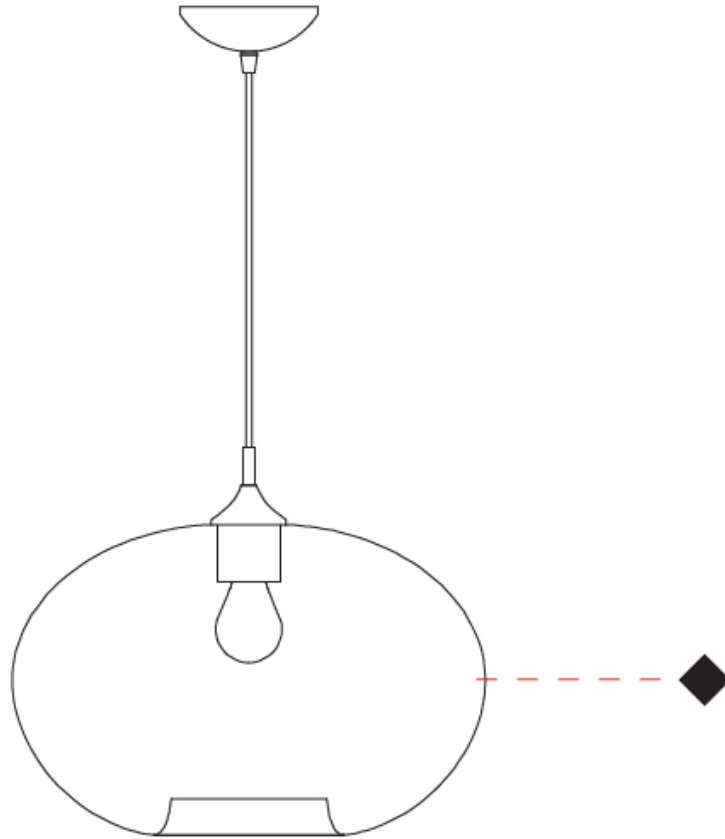

PARIGI CIPOLLA MONOPOINT SUSPENSION

D141078-

PROJECT

TYPE

SPECIFIER

QUANTITY

DATE

D